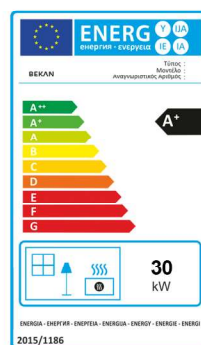

Απεικόνιση: σόμπα VENUS
Visualization: stove VENUS

Η σόμπα VENUS όπως και όλα μας τα προϊόντα είναι ελεγμένα με τους πιο απαιτητικούς ελέγχους, καθώς η αυστηρή επίβλεψη της γραμμής παραγωγής μας βασίζεται στα υψηλότερα ευρωπαϊκά στάνταρ ποιότητας.

Οι σόμπες είναι πιστοποιημένες με CE και γραμμή παραγωγής ISO κατασκευασμένες σύμφωνα με το πρότυπο EN 15250:2007 και για αυτό το λόγο η εταιρία μας για κάθε προϊόν που εξέρχεται της γραμμής παραγωγής εγγυάται με γραπτή τριετή εγγύηση καλής λειτουργίας ότι πληρεί τις προδιαγραφές που αναφέρονται στα τεχνικά του χαρακτηριστικά και παρέχει την απαραίτητη τεχνική κάλυψη και υποστήριξη σε όλη την διάρκεια της εγγύησης.

The VENUS stove as well as all our products are tested with the most demanding controls, as the strict supervision of our production line is based on the highest European quality standards.

The stoves are certified with CE and ISO production line manufactured according to the standard EN 15250:2007 and for this reason our company guarantees for each product that leaves the production line with a written three-year warranty that it meets the specifications listed in its technical characteristics and provides the necessary technical coverage and support throughout the warranty period.